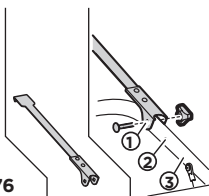

NISSAN Almera, 3/5-dr Hatchback, 00-06	Does not cover the rear lights	-	2
NISSAN Micra (K11), 3/5-dr Hatchback, 93-02	Does not cover the rear lights	-	1
NISSAN Note (E11), 5-dr Hatchback, 05-13	Lightboard 976 recommended	-	1
NISSAN Sunny, 3/5-dr Hatchback, 86-90	Does not cover the rear lights	-	1
NISSAN Sunny, 3/5-dr Hatchback, 95-99	Does not cover the rear lights	9111	1
OPEL Astra (H), 5-dr Hatchback, 04-09	Does not cover the rear lights	9115	3
OPEL Corsa, 3/5-dr Hatchback, 93-00	Does not cover the rear lights	-	2
OPEL Corsa, 3/5-dr Hatchback, 01-05	Lightboard 976 recommended	-	1
OPEL Corsa (D), 3/5-dr Hatchback, 06-14	Does not cover the rear lights	9115	3
PEUGEOT 106, 3/5-dr Hatchback, 92-04	Does not cover the rear lights	-	2
PEUGEOT 206, 3/5-dr Hatchback, 98-08	Does not cover the rear lights	-	2
PEUGEOT 206+, 3/5-dr Hatchback, 09-12	Does not cover the rear lights	-	2
PEUGEOT 207, 3/5-dr Hatchback, 06-12	Does not cover the rear lights	9115	3
PEUGEOT 307, 3/5-dr Hatchback, 01-08	Does not cover the rear lights	-	2
PEUGEOT 308, 3/5dr Hatchback, 07-13	Does not cover the rear lights	-	1
PEUGEOT 1007, 3-dr Hatchback, 05-09	Does not cover the rear lights	-	2
PEUGEOT 3008, 5-dr SUV, 09-16	Does not cover the rear lights	9115	3
RENAULT Clio III, 3/5-dr Hatchback, 05-12	Does not cover the rear lights	-	1
RENAULT Sandero II, 5-dr Hatchback, 13-	Does not cover the rear lights	9115	2
RENAULT Sandero StepWay II, 5-dr SUV, 13-	Does not cover the rear lights	9115	2
RENAULT Twingo, 3-dr Hatchback, 93-07	Does not cover the rear lights	-	2
RENAULT Twingo II, 3-dr Hatchback, 07-14	Does not cover the rear lights	-	2
SEAT Arosa, 3-dr Hatchback, 98-05	Does not cover the rear lights	-	3
SEAT Exeo, 5-dr Estate, 09-13	Does not cover the rear lights	-	1
SEAT Ibiza, 3/5-dr Hatchback, 93-99	Does not cover the rear lights	-	2
SEAT Leon II, 5-dr Hatchback, 05-12	Does not cover the rear lights	9115	3
SKODA Fabia (Mk I), 5-dr Hatchback, 00-07	Does not cover the rear lights	-	1
SKODA Octavia, 5-dr Estate, 98-04	Does not cover the rear lights	-	1
SKODA Octavia (Mk III), 5-dr Estate, 13-	Does not cover the rear lights	9115	1