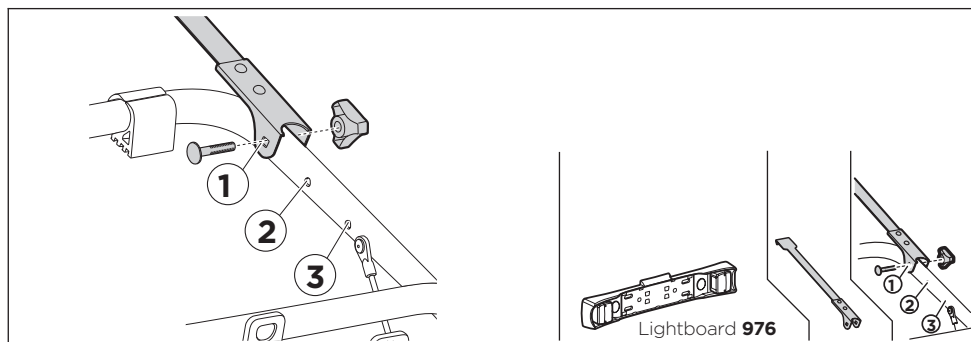

TH รายการคำแนะนำ ถ้าคุณไม่พบรุ่นรถที่ต้องการในรายการคำแนะนำ โปรดอ่านคู่มือของ *Thule* ได้ที่ www.thule.com หรือติดต่อตัวแทนจำหน่ายของคุณ.

ALFA ROMEO 147, 3/5-dr Hatchback, 01-10	Does not cover the rear lights	-	2
AUDI A3, 3-dr Hatchback, 96-11	Does not cover the rear lights	-	1
AUDI A3, 5-dr Hatchback, 99-03	Does not cover the rear lights	-	1
AUDI A3 Sportback, 5-dr Hatchback, 04-12	Does not cover the rear lights	9115	3
AUDI A4 Allroad, 5-dr Estate, 08-15	Does not cover the rear lights	-	1
AUDI A4 Avant, 5-dr Estate, 02-15	Does not cover the rear lights	-	1
BMW 1-Series, 3/5-dr Hatchback, 12-	Does not cover the rear lights	9115	3
BMW 3-Series Touring (E36), 5-dr Estate, 96-99	Does not cover the rear lights	-	2
CHEVROLET Kalos, 5-dr Hatchback, 04- 11	Does not cover the rear lights	-	2
CHEVROLET Matiz, 5-dr Hatchback, 00-09	Does not cover the rear lights	-	2
CHEVROLET Orlando, 5-dr MPV, 11-	Lightboard 976 recommended	-	1
CITROËN C3 (Mk I), 5-dr Hatchback, 02-09	Does not cover the rear lights	-	2
CITROËN Saxo, 3/5-dr Hatchback, 96-03	Does not cover the rear lights	-	1
DACIA Sandero II, 5-dr Hatchback, 13-	Does not cover the rear lights	9115	2
DACIA Sandero StepWay II, 5-dr SUV, 13-	Does not cover the rear lights	9115	2
DAEWOO Matiz, 5-dr Hatchback, 98-05	Does not cover the rear lights	-	2
DAEWOO Nubira, 5-dr Estate, 97-99	Lightboard 976 recommended	-	2
DAIHATSU Charade, 3/5-dr Hatchback, 87-92	Does not cover the rear lights	-	3
DAIHATSU Charade, 3/5-dr Hatchback, 93-00	Does not cover the rear lights	-	1
DAIHATSU Cuore, 3/5-dr Hatchback, 03-06	Lightboard 976 recommended	-	1
DAIHATSU Sirion, 5-dr Hatchback, 06-	Lightboard 976 recommended	-	1
FIAT Bravo, 3-dr Hatchback, 96-02	Does not cover the rear lights	-	2
FIAT EVO, 5-dr Hatchback, 09-12	Lightboard 976 recommended	-	2
FIAT Grande Punto, 3/5-dr Hatchback, 05-12	Lightboard 976 recommended	-	2
FIAT Panda, 5-dr Hatchback, 12-	Lightboard 976 recommended	-	1
FIAT Panda 4x4, 5-dr Hatchback, 12-	Lightboard 976 recommended	-	1
FIAT Panda Cross, 5-dr SUV, 14-	Lightboard 976 recommended	-	1
FIAT Punto (Mk I, II, III), 3/5-dr Hatchback, 94-11	Lightboard 976 recommended	-	2
FIAT Sedeci, 5-dr MPV, 06-	Does not cover the rear lights	-	1