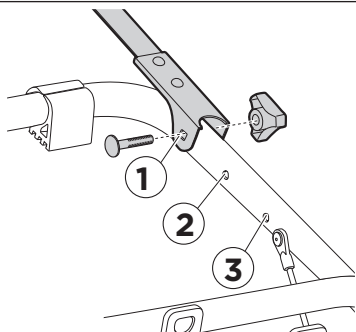

Lightboard 976