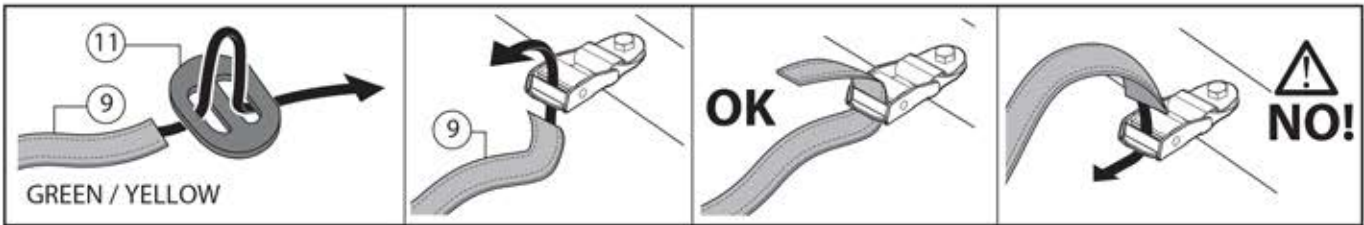

8

9

10

GROUP A

GROUP B

11

 	 MIN Ø25 mm / 1" MAX Ø60 mm / 2.3"	 no limit	 no limit	 no limit
	  MIN 30x50 mm / 1,2"x2" MAX 50x75 mm / 2"x3"			

 		 <p>OPTIONAL Cod. Art 000020600000</p>	 
---	---	---	---