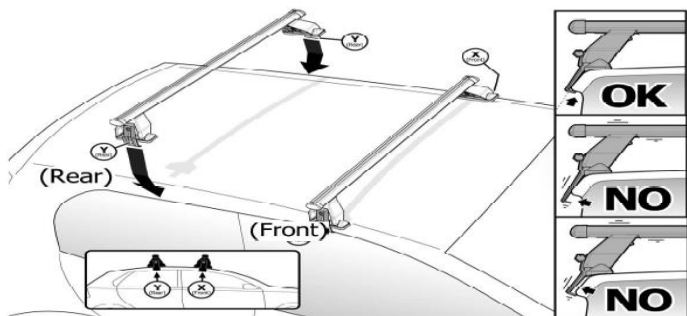

**1**

MANUFACTURER	MODEL CAR	DOORS	MODEL YEAR	D1	D2
ALFA ROMEO	Giulietta	5	10>	9,7	8,8

**2**

**3**

MANUFACTURER	MODEL CAR	DOORS	MODEL YEAR	B1	B2
ALFA ROMEO	Giulietta	5	10>	1	2

**4**

**5**

Front x	Rear y
15 2X	3 2X

MANUFACTURER	MODEL CAR	DOORS	MODEL YEAR	A1	A2	A1	A2
				cm	cm	in	in
ALFA ROMEO	Giulietta	5	10>	24	X	9,4	X

X = predisposizione originale /original arrangement

MANUFACTURER	MODEL CAR	DOORS	MODEL YEAR
ALFA ROMEO	Giulietta	5	10>