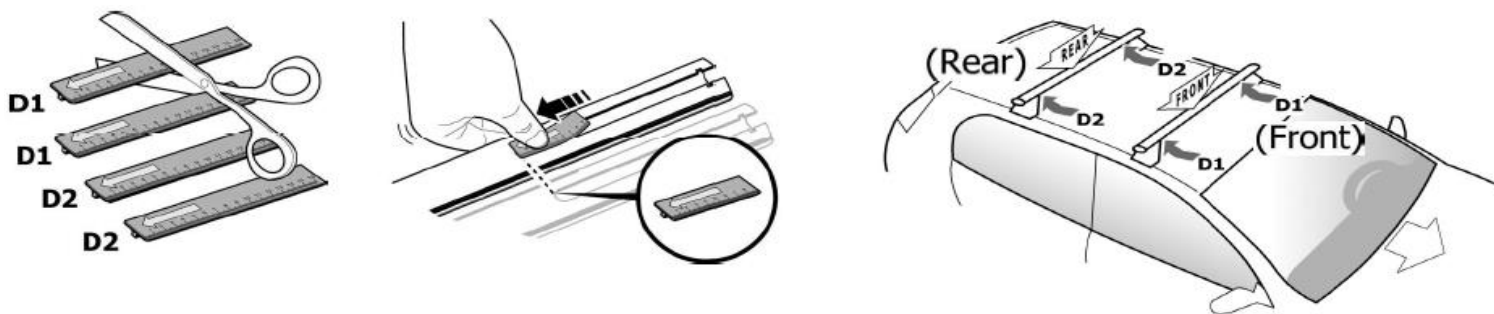

**1**

MANUFACTURER	MODEL CAR	DOORS	MODEL YEAR	D1	D2
ALFA ROMEO	Giulietta	5	10>	9,7	8,8

**2**

**3**

MANUFACTURER	MODEL CAR	DOORS	MODEL YEAR	B1	B2
ALFA ROMEO	Giulietta	5	10>	1	2

**4**

**5**

Front x	Rear y
15 2X	3 2X

MANUFACTURER	MODEL CAR	DOORS	MODEL YEAR	A1	A2	A1	A2
				cm	cm	in	in
ALFA ROMEO	Giulietta	5	10>	24	X	9,4	X

X = predisposizione originale /original arrangement

MANUFACTURER	MODEL CAR	DOORS	MODEL YEAR
ALFA ROMEO	Giulietta	5	10>

M6x12 incluse -