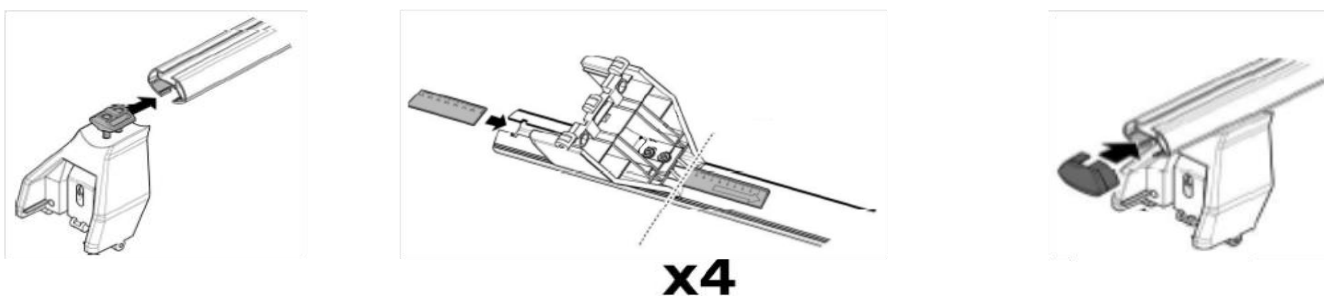

**1**

MANUFACTURER	MODEL CAR	DOORS	MODEL YEAR	D1	D2
ALFA ROMEO	Giulietta	5	10>	9,7	8,8

**2**

**3**

MANUFACTURER	MODEL CAR	DOORS	MODEL YEAR	B1	B2
ALFA ROMEO	Giulietta	5	10>	1	2

**4**

**5**

Front x	Rear y
15 2X	3 2X

MANUFACTURER	MODEL CAR	DOORS	MODEL YEAR	A1	A2	A1	A2
				cm	cm	in	in
ALFA ROMEO	Giulietta	5	10>	24	X	9,4	X

X = predisposizione originale /original arrangement

MANUFACTURER	MODEL CAR	DOORS	MODEL YEAR
ALFA ROMEO	Giulietta	5	10>