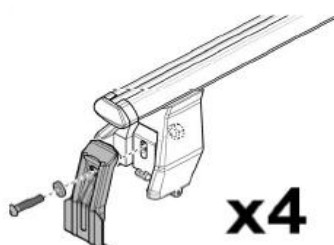

**1**

MANUFACTURER	MODEL CAR	DOORS	MODEL YEAR	D1	D2
ALFA ROMEO	Giulietta	5	10>	9,7	8,8

**2**

**3**

MANUFACTURER	MODEL CAR	DOORS	MODEL YEAR	B1	B2
ALFA ROMEO	Giulietta	5	10>	1	2

**4**

**5**

Front x	Rear y
15 2X	3 2X

MANUFACTURER	MODEL CAR	DOORS	MODEL YEAR	A1	A2	A1	A2
				cm	cm	in	in
ALFA ROMEO	Giulietta	5	10>	24	X	9,4	X

X = predisposizione originale /original arrangement

MANUFACTURER	MODEL CAR	DOORS	MODEL YEAR
ALFA ROMEO	Giulietta	5	10>