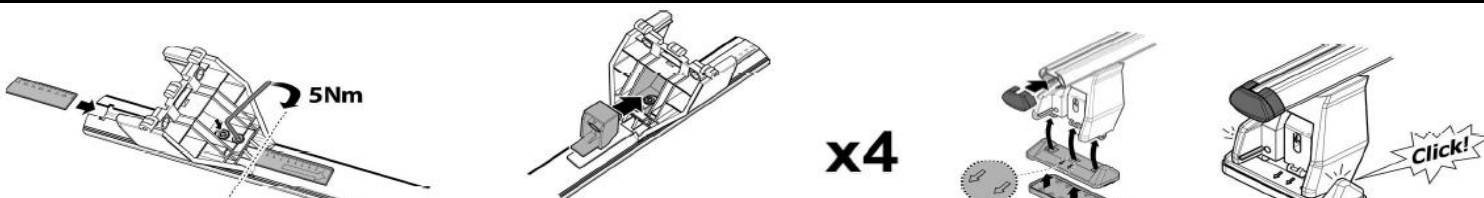

**1**

MANUFACTURER	MODEL CAR	DOORS	MODEL YEAR	D1	D2
ALFA ROMEO	Giulietta	5	10>	9,7	8,8

**2**

**3**

MANUFACTURER	MODEL CAR	DOORS	MODEL YEAR	B1	B2
ALFA ROMEO	Giulietta	5	10>	1	2

**4**

**5**

Front x	Rear y
15 2X	3 2X

MANUFACTURER	MODEL CAR	DOORS	MODEL YEAR	A1	A2	A1	A2
				cm	cm	in	in
ALFA ROMEO	Giulietta	5	10>	24	X	9,4	X

X = predisposizione originale /original arrangement

MANUFACTURER	MODEL CAR	DOORS	MODEL YEAR
ALFA ROMEO	Giulietta	5	10>