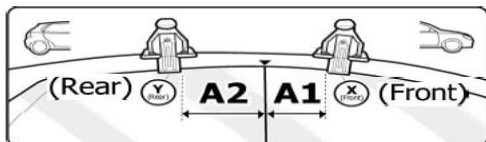

**1**

MANUFACTURER	MODEL CAR	DOORS	MODEL YEAR	D1	D2
ALFA ROMEO	Giulietta	5	10>	9,7	8,8

**2**

**3**

MANUFACTURER	MODEL CAR	DOORS	MODEL YEAR	B1	B2
ALFA ROMEO	Giulietta	5	10>	1	2

**4**

**5**

Front x	Rear y
15 2X	3 2X

MANUFACTURER	MODEL CAR	DOORS	MODEL YEAR	A1	A2	A1	A2
				cm	cm	in	in
ALFA ROMEO	Giulietta	5	10>	24	X	9,4	X

X = predisposizione originale /original arrangement

MANUFACTURER	MODEL CAR	DOORS	MODEL YEAR
ALFA ROMEO	Giulietta	5	10>