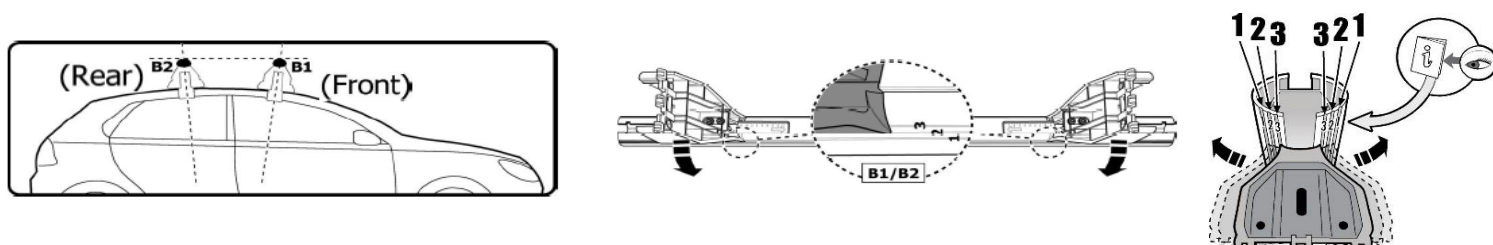

**1**

MANUFACTURER	MODEL CAR	DOORS	MODEL YEAR	D1	D2
ALFA ROMEO	Giulietta	5	10>	9,7	8,8

**2**

**3**

MANUFACTURER	MODEL CAR	DOORS	MODEL YEAR	B1	B2
ALFA ROMEO	Giulietta	5	10>	1	2

**4**

**5**

Front x	Rear y
15 2X	3 2X

MANUFACTURER	MODEL CAR	DOORS	MODEL YEAR	A1	A2	A1	A2
				cm	cm	in	in
ALFA ROMEO	Giulietta	5	10>	24	X	9,4	X

X = predisposizione originale /original arrangement

MANUFACTURER	MODEL CAR	DOORS	MODEL YEAR
ALFA ROMEO	Giulietta	5	10>