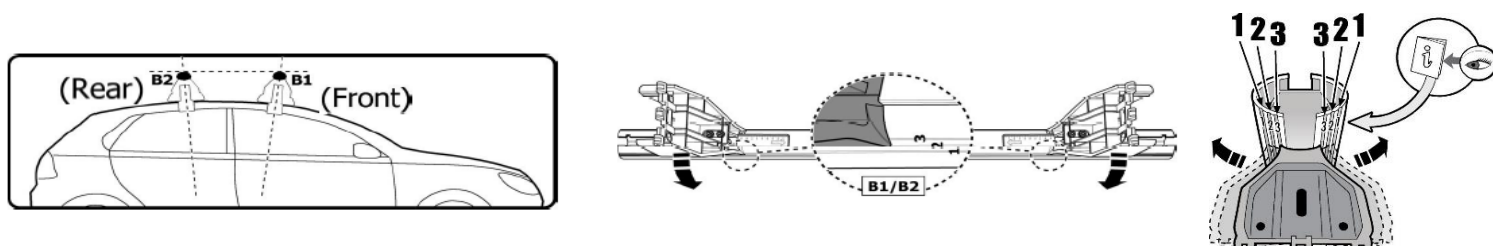

1

MANUFACTURER	MODEL CAR	DOORS	MODEL YEAR	D1	D2
SEAT	Ibiza V	5	17>	6,4	4,6

2

3

MANUFACTURER	MODEL CAR	DOORS	MODEL YEAR	B1	B2
SEAT	Ibiza V	5	17>	2	1

4

FRONT

Front
x

51R
2X

⊕ M6x12 include - included

REAR

Rear
y

1
2X

MANUFACTURER	MODEL CAR	DOORS	MODEL YEAR	A1	A2	A1	A2
				cm	cm	in	in
SEAT	Ibiza V	5	17>		44		17,3

X = predisposizione originale /original arrangement