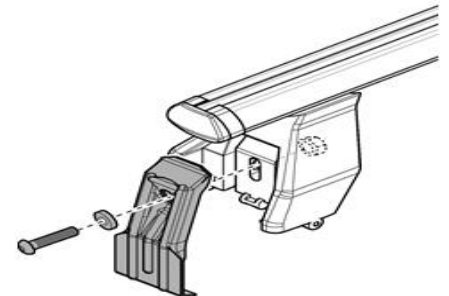

51R
2X

⊕ M6x12 include - included

REAR

Rear
y

1
2X

MANUFACTURER	MODEL CAR	DOORS	MODEL YEAR	A1	A2	A1	A2
				cm	cm	in	in
SEAT	Ibiza V	5	17>		44		17,3

X = predisposizione originale /original arrangement