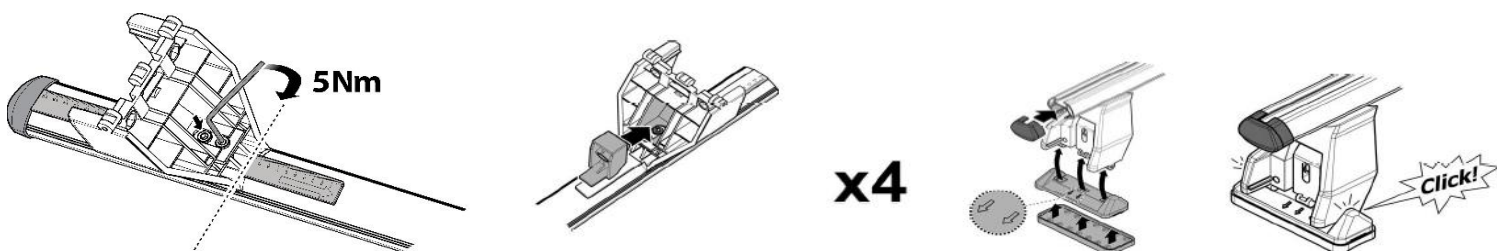

1

MANUFACTURER	MODEL CAR	DOORS	MODEL YEAR	D1	D2
SEAT	Ibiza V	5	17>	6,4	4,6

2

3

MANUFACTURER	MODEL CAR	DOORS	MODEL YEAR	B1	B2
SEAT	Ibiza V	5	17>	2	1

4

FRONT

Front
x

51R
2X

⊕ M6x12 include - included

REAR

Rear
y

1
2X

MANUFACTURER	MODEL CAR	DOORS	MODEL YEAR	A1	A2	A1	A2
				cm	cm	in	in
SEAT	Ibiza V	5	17>		44		17,3

X = predisposizione originale /original arrangement