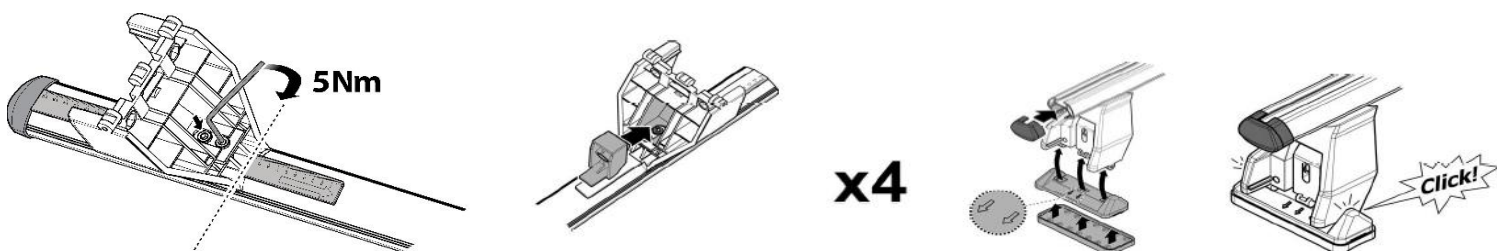

**1**

MANUFACTURER	MODEL CAR	DOORS	MODEL YEAR	D1	D2
SEAT	Mii	5	12>	7,4	6,0

**2**

**3**

MANUFACTURER	MODEL CAR	DOORS	MODEL YEAR	B1	B2
SEAT	Mii	5	12>	1	2

**4**

FRONT

Front  
x

3R  
2X

⊕ M6x12 include - included

REAR

Rear  
y

21R  
2X

MANUFACTURER	MODEL CAR	DOORS	MODEL YEAR	A1	A2	A1	A2
				cm	cm	in	in
SEAT	Mii	5	12>		43		16,9

X = predisposizione originale /original arrangement