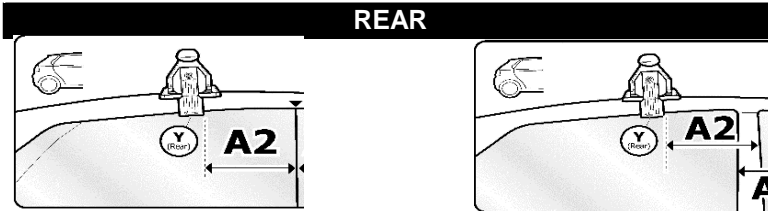

**1**

MANUFACTURER	MODEL CAR	DOORS	MODEL YEAR	D1	D2
SEAT	Mii	5	12>	7,4	6,0

**2**

**3**

MANUFACTURER	MODEL CAR	DOORS	MODEL YEAR	B1	B2
SEAT	Mii	5	12>	1	2

**4**

FRONT

Front  
x

3R  
2X

⊕ M6x12 include - included

REAR

Rear  
y

21R  
2X

MANUFACTURER	MODEL CAR	DOORS	MODEL YEAR	A1	A2	A1	A2
				cm	cm	in	in
SEAT	Mii	5	12>		43		16,9

X = predisposizione originale /original arrangement