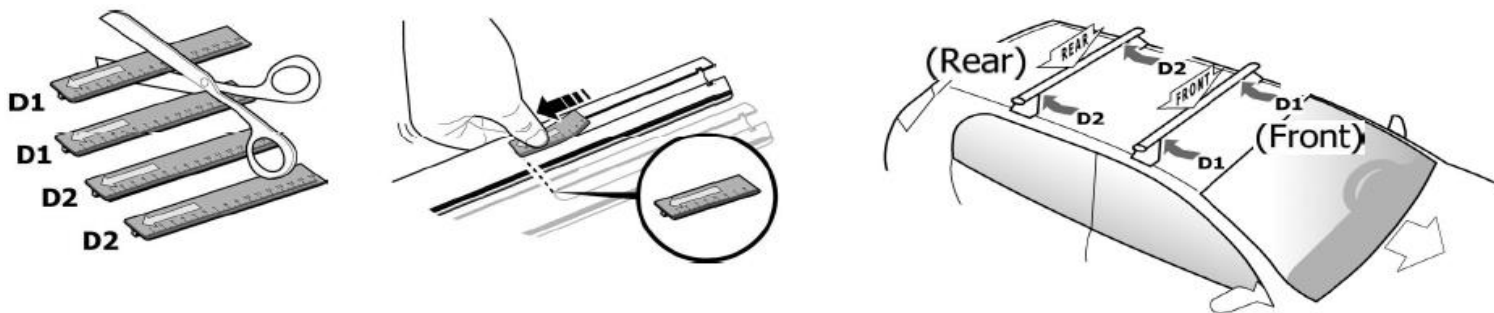

**1**

MANUFACTURER	MODEL CAR	DOORS	MODEL YEAR	D1	D2
SEAT	Mii	5	12>	7,4	6,0

**2**

**3**

MANUFACTURER	MODEL CAR	DOORS	MODEL YEAR	B1	B2
SEAT	Mii	5	12>	1	2

**4**

FRONT

Front  
x

3R  
2X

⊕ M6x12 include - included

REAR

Rear  
y

21R  
2X

MANUFACTURER	MODEL CAR	DOORS	MODEL YEAR	A1	A2	A1	A2
				cm	cm	in	in
SEAT	Mii	5	12>		43		16,9

X = predisposizione originale /original arrangement