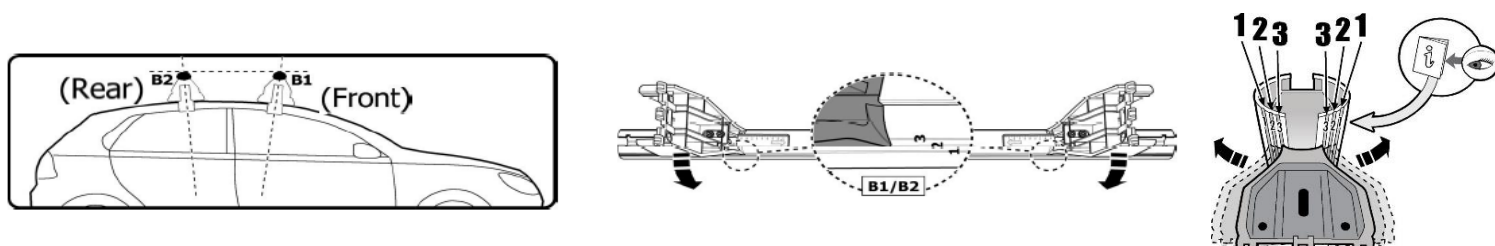

**1**

MANUFACTURER	MODEL CAR	DOORS	MODEL YEAR	D1	D2
SEAT	Mii	5	12>	7,4	6,0

**2**

**3**

MANUFACTURER	MODEL CAR	DOORS	MODEL YEAR	B1	B2
SEAT	Mii	5	12>	1	2

**4**

FRONT

Front  
x

3R  
2X

⊕ M6x12 include - included

REAR

Rear  
y

21R  
2X

MANUFACTURER	MODEL CAR	DOORS	MODEL YEAR	A1	A2	A1	A2
				cm	cm	in	in
SEAT	Mii	5	12>		43		16,9

X = predisposizione originale /original arrangement