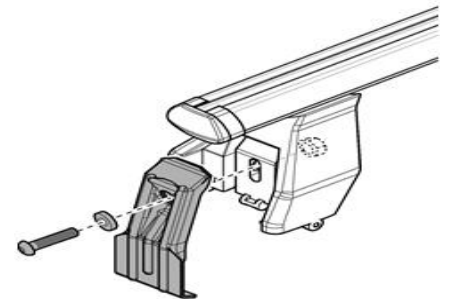

3R  
2X

⊕ M6x12 include - included

REAR

Rear  
y

21R  
2X

MANUFACTURER	MODEL CAR	DOORS	MODEL YEAR	A1	A2	A1	A2
				cm	cm	in	in
SEAT	Mii	5	12>		43		16,9

X = predisposizione originale /original arrangement