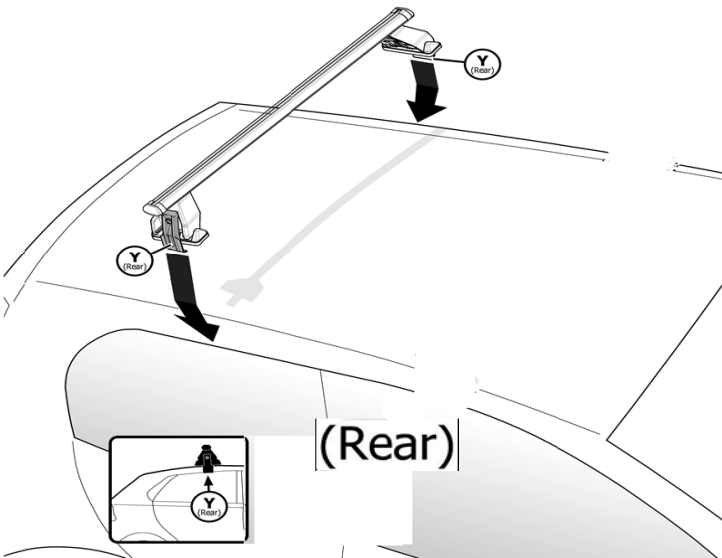

3R  
2X

⊕ M6x12 include - included

REAR

Rear  
y

21R  
2X

MANUFACTURER	MODEL CAR	DOORS	MODEL YEAR	A1	A2	A1	A2
				cm	cm	in	in
SEAT	Mii	5	12>		43		16,9

X = predisposizione originale /original arrangement