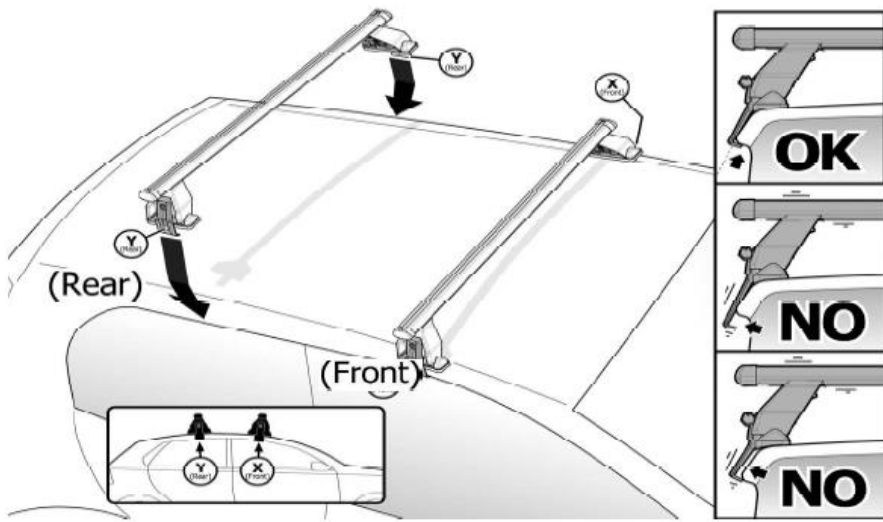

1

MANUFACTURER	MODEL CAR	DOORS	MODEL YEAR	D1	D2
LAND ROVER	Discovery Sport (L550)	5	15>	11,7	12,3

2

3

MANUFACTURER	MODEL CAR	DOORS	MODEL YEAR	B1	B2
LAND ROVER	Discovery Sport (L550)	5	15>	1	2

4

Front X	Rear Y
14 2X	38 2X

OR

MANUFACTURER	MODEL CAR	DOORS	MODEL YEAR	A1	A2	A1	A2
				cm	cm	in	in
LAND ROVER	Discovery Sport (L550)	5	15>	23	45	9,1	17,7

X = predisposizione originale /original arrangement