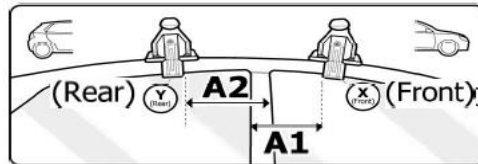

1

MANUFACTURER	MODEL CAR	DOORS	MODEL YEAR	D1	D2
LAND ROVER	Discovery Sport (L550)	5	15>	11,7	12,3

2

3

MANUFACTURER	MODEL CAR	DOORS	MODEL YEAR	B1	B2
LAND ROVER	Discovery Sport (L550)	5	15>	1	2

4

Front X	Rear Y
14 2X	38 2X

OR

MANUFACTURER	MODEL CAR	DOORS	MODEL YEAR	A1	A2	A1	A2
				cm	cm	in	in
LAND ROVER	Discovery Sport (L550)	5	15>	23	45	9,1	17,7

X = predisposizione originale /original arrangement