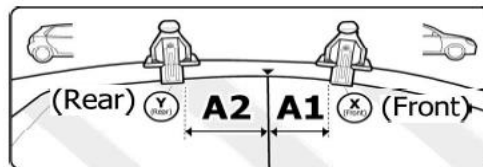

1

MANUFACTURER	MODEL CAR	DOORS	MODEL YEAR	D1	D2
LAND ROVER	Discovery Sport (L550)	5	15>	11,7	12,3

2

3

MANUFACTURER	MODEL CAR	DOORS	MODEL YEAR	B1	B2
LAND ROVER	Discovery Sport (L550)	5	15>	1	2

4

Front X	Rear Y
14 2X	38 2X

OR

MANUFACTURER	MODEL CAR	DOORS	MODEL YEAR	A1	A2	A1	A2
				cm	cm	in	in
LAND ROVER	Discovery Sport (L550)	5	15>	23	45	9,1	17,7

X = predisposizione originale /original arrangement