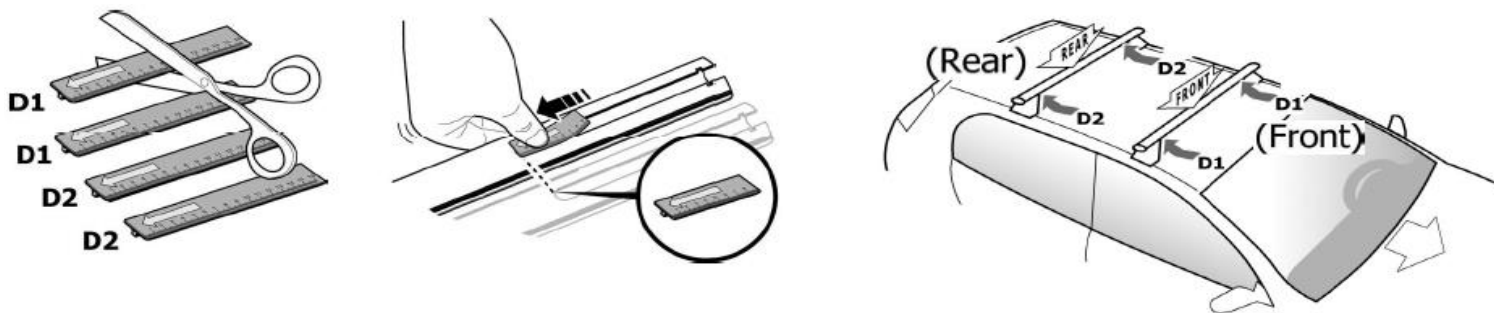

1

MANUFACTURER	MODEL CAR	DOORS	MODEL YEAR	D1	D2
LAND ROVER	Discovery Sport (L550)	5	15>	11,7	12,3

2

3

MANUFACTURER	MODEL CAR	DOORS	MODEL YEAR	B1	B2
LAND ROVER	Discovery Sport (L550)	5	15>	1	2

4

Front X	Rear Y
14 2X	38 2X

OR

MANUFACTURER	MODEL CAR	DOORS	MODEL YEAR	A1	A2	A1	A2
				cm	cm	in	in
LAND ROVER	Discovery Sport (L550)	5	15>	23	45	9,1	17,7

X = predisposizione originale /original arrangement