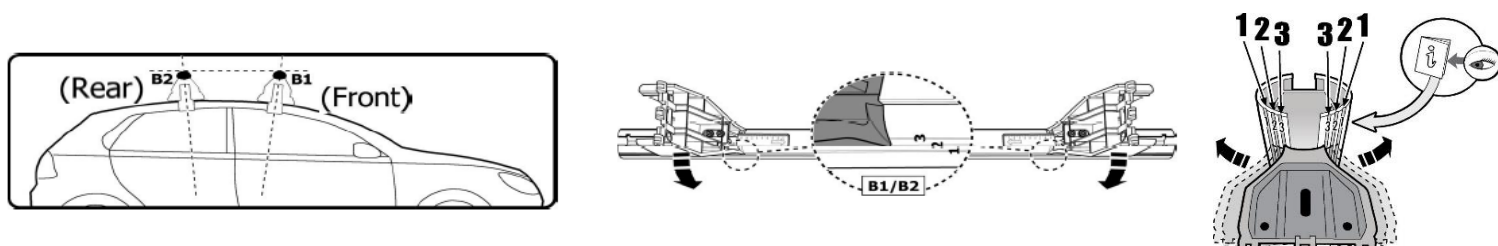

1

MANUFACTURER	MODEL CAR	DOORS	MODEL YEAR	D1	D2
LAND ROVER	Discovery Sport (L550)	5	15>	11,7	12,3

2

3

MANUFACTURER	MODEL CAR	DOORS	MODEL YEAR	B1	B2
LAND ROVER	Discovery Sport (L550)	5	15>	1	2

4

Front X	Rear Y
14 2X	38 2X

OR

MANUFACTURER	MODEL CAR	DOORS	MODEL YEAR	A1	A2	A1	A2
				cm	cm	in	in
LAND ROVER	Discovery Sport (L550)	5	15>	23	45	9,1	17,7

X = predisposizione originale /original arrangement