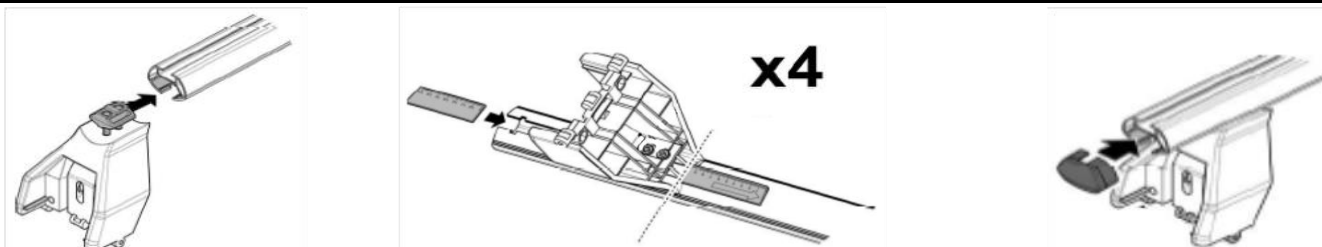

1

MANUFACTURER	MODEL CAR	DOORS	MODEL YEAR	D1	D2
LAND ROVER	Discovery Sport (L550)	5	15>	11,7	12,3

2

3

MANUFACTURER	MODEL CAR	DOORS	MODEL YEAR	B1	B2
LAND ROVER	Discovery Sport (L550)	5	15>	1	2

4

Front X	Rear Y
14 2X	38 2X

OR

MANUFACTURER	MODEL CAR	DOORS	MODEL YEAR	A1	A2	A1	A2
				cm	cm	in	in
LAND ROVER	Discovery Sport (L550)	5	15>	23	45	9,1	17,7

X = predisposizione originale /original arrangement