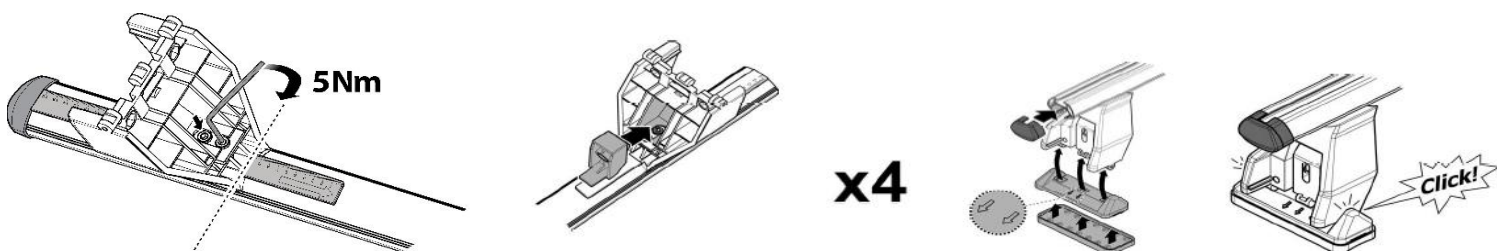

1

MANUFACTURER	MODEL CAR	DOORS	MODEL YEAR	D1	D2
LAND ROVER	Discovery Sport (L550)	5	15>	11,7	12,3

2

3

MANUFACTURER	MODEL CAR	DOORS	MODEL YEAR	B1	B2
LAND ROVER	Discovery Sport (L550)	5	15>	1	2

4

Front X	Rear Y
14 2X	38 2X

OR

MANUFACTURER	MODEL CAR	DOORS	MODEL YEAR	A1	A2	A1	A2
				cm	cm	in	in
LAND ROVER	Discovery Sport (L550)	5	15>	23	45	9,1	17,7

X = predisposizione originale /original arrangement