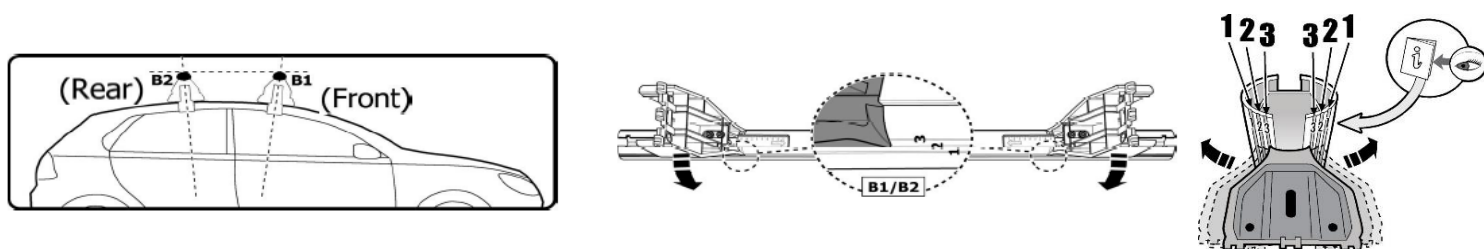

1

MANUFACTURER	MODEL CAR	DOORS	MODEL YEAR	D1	D2
DODGE	Ram 1500	4	09>	8,4	9,4
FORD	B-Max	5	12>	7,4	5,2
SUZUKI	Swift VI	5	17>	10,5	10,5

2

x4

3

MANUFACTURER	MODEL CAR	DOORS	MODEL YEAR	B1	B2
DODGE	Ram 1500	4	09>	2	2
FORD	B-Max	5	12>	1	2
SUZUKI	Swift VI	5	17>	2	2

4

5

6

MANUFACTURER	MODEL CAR	DOORS	MODEL YEAR	A1	A2	A1	A2
				cm	cm	in	in
DODGE	Ram 1500	4	09>	27	38	10,6	15,0
FORD	B-Max	5	12>	25	33	9,8	13,0
SUZUKI	Swift VI	5	17>	32	38	12,6	15,0

X = predisposizione originale /original arrangement