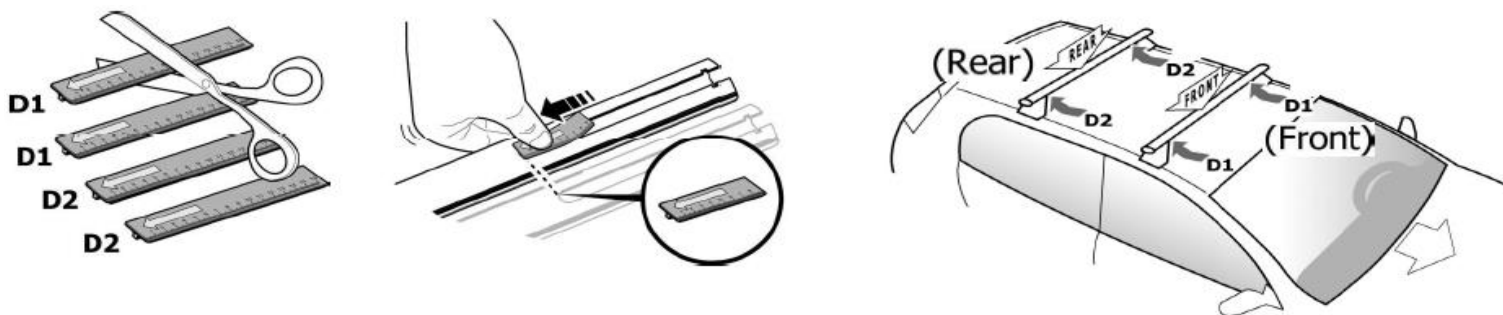

1

MANUFACTURER	MODEL CAR	DOORS	MODEL YEAR	D1	D2
DODGE	Ram 1500	4	09>	8,4	9,4
FORD	B-Max	5	12>	7,4	5,2
SUZUKI	Swift VI	5	17>	10,5	10,5

2

x4

3

MANUFACTURER	MODEL CAR	DOORS	MODEL YEAR	B1	B2
DODGE	Ram 1500	4	09>	2	2
FORD	B-Max	5	12>	1	2
SUZUKI	Swift VI	5	17>	2	2

4

5

6

MANUFACTURER	MODEL CAR	DOORS	MODEL YEAR	A1	A2	A1	A2
				cm	cm	in	in
DODGE	Ram 1500	4	09>	27	38	10,6	15,0
FORD	B-Max	5	12>	25	33	9,8	13,0
SUZUKI	Swift VI	5	17>	32	38	12,6	15,0

X = predisposizione originale /original arrangement