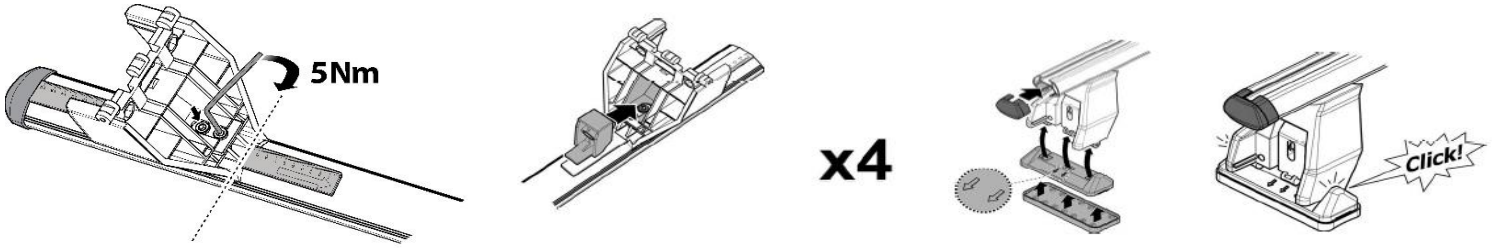

1

MANUFACTURER	MODEL CAR	DOORS	MODEL YEAR	D1	D2
DODGE	Ram 1500	4	09>	8,4	9,4
FORD	B-Max	5	12>	7,4	5,2
SUZUKI	Swift VI	5	17>	10,5	10,5

2

x4

3

MANUFACTURER	MODEL CAR	DOORS	MODEL YEAR	B1	B2
DODGE	Ram 1500	4	09>	2	2
FORD	B-Max	5	12>	1	2
SUZUKI	Swift VI	5	17>	2	2

4

5

6

MANUFACTURER	MODEL CAR	DOORS	MODEL YEAR	A1	A2	A1	A2
				cm	cm	in	in
DODGE	Ram 1500	4	09>	27	38	10,6	15,0
FORD	B-Max	5	12>	25	33	9,8	13,0
SUZUKI	Swift VI	5	17>	32	38	12,6	15,0

X = predisposizione originale /original arrangement