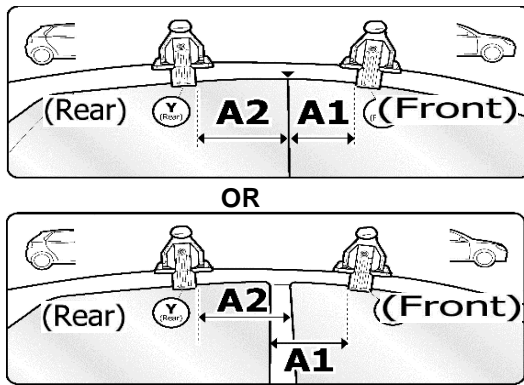

1

MANUFACTURER	MODEL CAR	DOORS	MODEL YEAR	D1	D2
DODGE	Ram 1500	4	09>	8,4	9,4
FORD	B-Max	5	12>	7,4	5,2
SUZUKI	Swift VI	5	17>	10,5	10,5

2

x4

3

MANUFACTURER	MODEL CAR	DOORS	MODEL YEAR	B1	B2
DODGE	Ram 1500	4	09>	2	2
FORD	B-Max	5	12>	1	2
SUZUKI	Swift VI	5	17>	2	2

4

5

6

MANUFACTURER	MODEL CAR	DOORS	MODEL YEAR	A1	A2	A1	A2
				cm	cm	in	in
DODGE	Ram 1500	4	09>	27	38	10,6	15,0
FORD	B-Max	5	12>	25	33	9,8	13,0
SUZUKI	Swift VI	5	17>	32	38	12,6	15,0

X = predisposizione originale /original arrangement