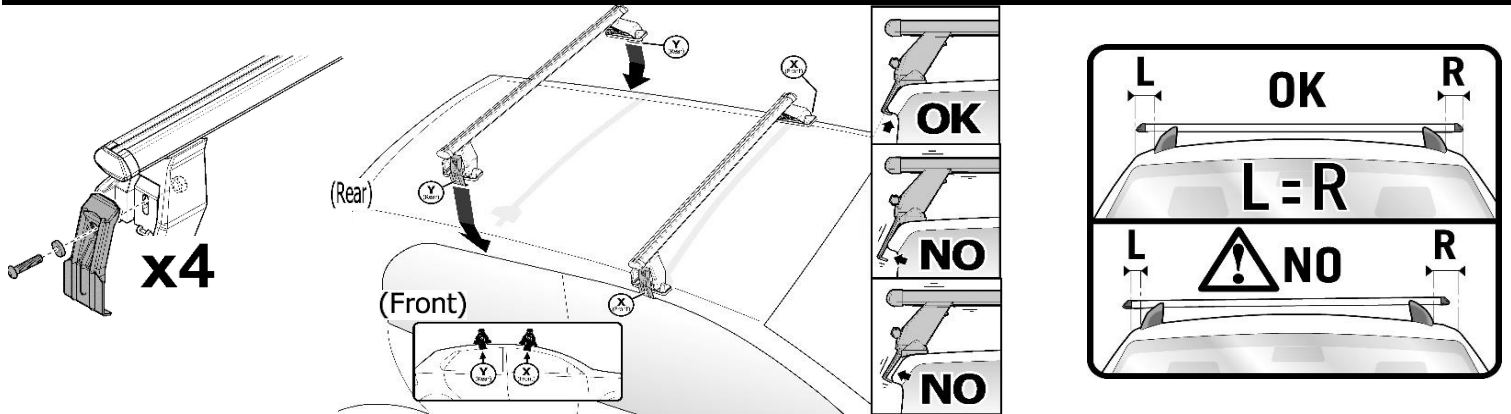

1

MANUFACTURER	MODEL CAR	DOORS	MODEL YEAR	D1	D2
DODGE	Ram 1500	4	09>	8,4	9,4
FORD	B-Max	5	12>	7,4	5,2
SUZUKI	Swift VI	5	17>	10,5	10,5

2

x4

3

MANUFACTURER	MODEL CAR	DOORS	MODEL YEAR	B1	B2
DODGE	Ram 1500	4	09>	2	2
FORD	B-Max	5	12>	1	2
SUZUKI	Swift VI	5	17>	2	2

4

5

6

MANUFACTURER	MODEL CAR	DOORS	MODEL YEAR	A1	A2	A1	A2
				cm	cm	in	in
DODGE	Ram 1500	4	09>	27	38	10,6	15,0
FORD	B-Max	5	12>	25	33	9,8	13,0
SUZUKI	Swift VI	5	17>	32	38	12,6	15,0

X = predisposizione originale /original arrangement