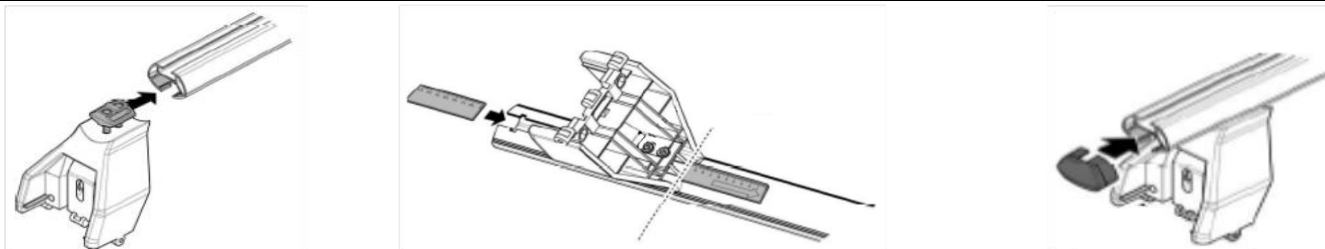

1

MANUFACTURER	MODEL CAR	DOORS	MODEL YEAR	D1	D2
DODGE	Ram 1500	4	09>	8,4	9,4
FORD	B-Max	5	12>	7,4	5,2
SUZUKI	Swift VI	5	17>	10,5	10,5

2

x4

3

MANUFACTURER	MODEL CAR	DOORS	MODEL YEAR	B1	B2
DODGE	Ram 1500	4	09>	2	2
FORD	B-Max	5	12>	1	2
SUZUKI	Swift VI	5	17>	2	2

4

5

6

MANUFACTURER	MODEL CAR	DOORS	MODEL YEAR	A1	A2	A1	A2
				cm	cm	in	in
DODGE	Ram 1500	4	09>	27	38	10,6	15,0
FORD	B-Max	5	12>	25	33	9,8	13,0
SUZUKI	Swift VI	5	17>	32	38	12,6	15,0

X = predisposizione originale /original arrangement