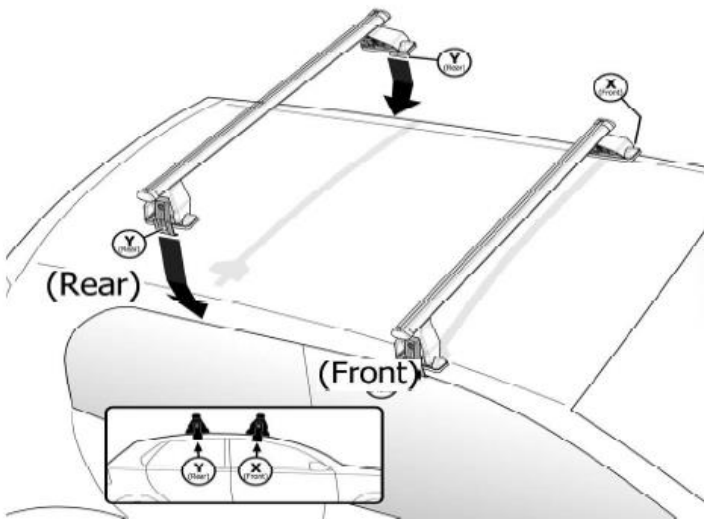

1

MANUFACTURER	MODEL CAR	DOORS	MODEL YEAR	D1	D2
PEUGEOT	406	4	95>05	10,5	8,8

2

3

MANUFACTURER	MODEL CAR	DOORS	MODEL YEAR	B1	B2
PEUGEOT	406	4	95>05	2	2

4

⊕ M6x18 include - included
 Kit ricambio - Replacement Kit
 700016700000