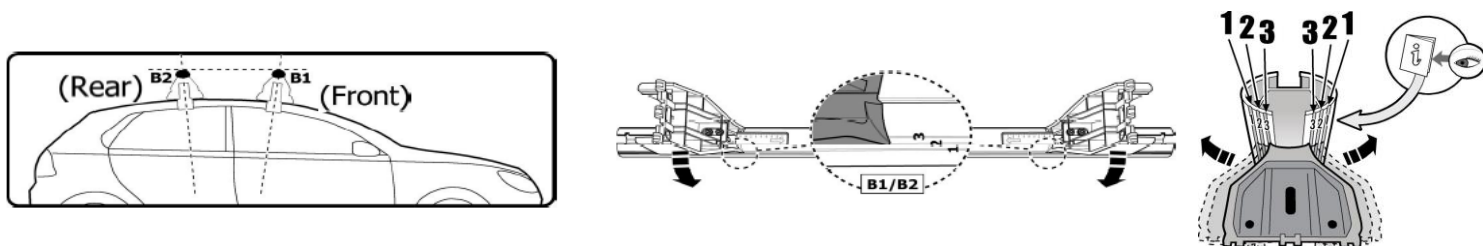

1

MANUFACTURER	MODEL CAR	DOORS	MODEL YEAR	D1	D2
PEUGEOT	406	4	95>05	10,5	8,8

2

3

MANUFACTURER	MODEL CAR	DOORS	MODEL YEAR	B1	B2
PEUGEOT	406	4	95>05	2	2

4

⊕ M6x18 include - included
 Kit ricambio - Replacement Kit
 700016700000