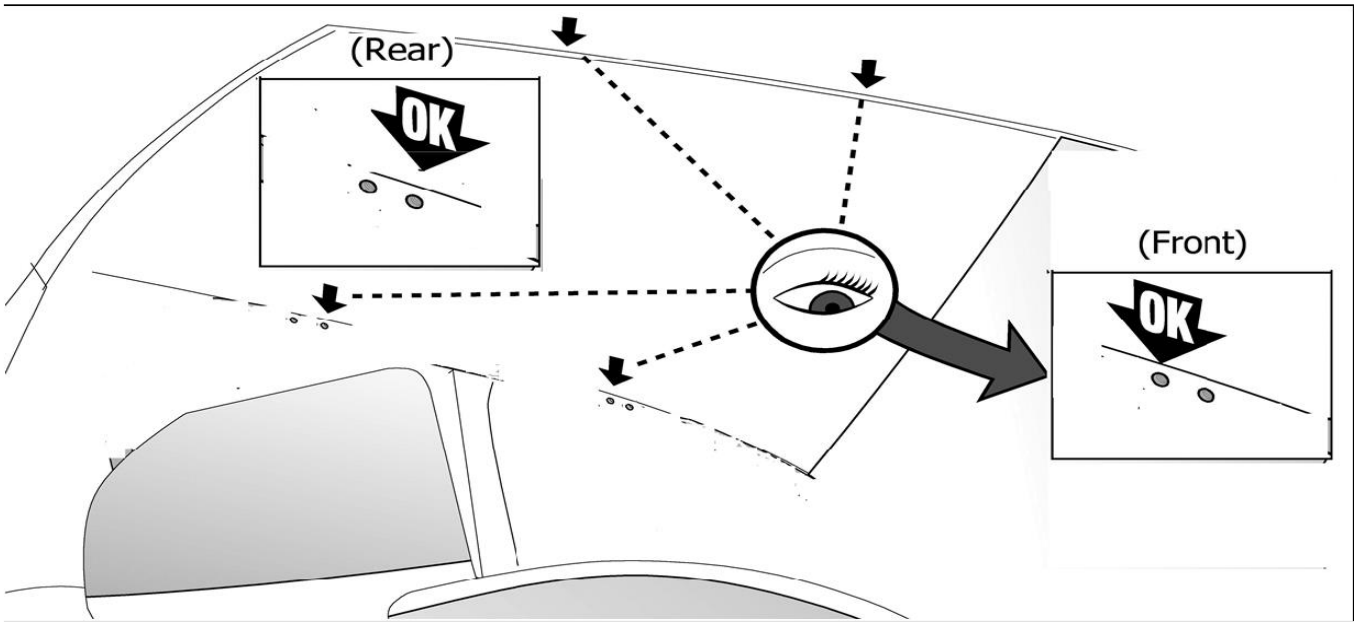

1

MANUFACTURER	MODEL CAR	DOORS	MODEL YEAR	D1	D2
PEUGEOT	406	4	95>05	10,5	8,8

2

3

MANUFACTURER	MODEL CAR	DOORS	MODEL YEAR	B1	B2
PEUGEOT	406	4	95>05	2	2

4

⊕ M6x18 include - included
 Kit ricambio - Replacement Kit
 700016700000