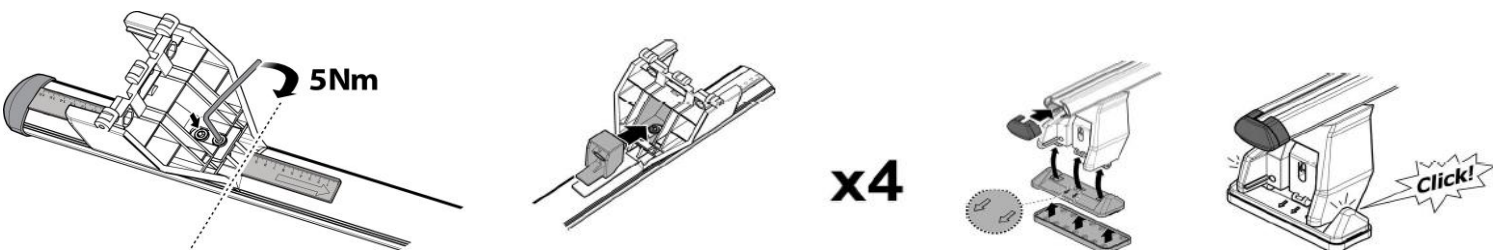

1

MANUFACTURER	MODEL CAR	DOORS	MODEL YEAR	D1	D2
PEUGEOT	406	4	95>05	10,5	8,8

2

3

MANUFACTURER	MODEL CAR	DOORS	MODEL YEAR	B1	B2
PEUGEOT	406	4	95>05	2	2

4

⊕ M6x18 include - included
 Kit ricambio - Replacement Kit
 700016700000