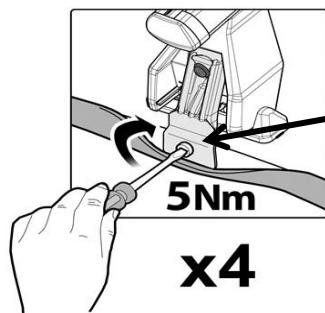

1

MANUFACTURER	MODEL CAR	DOORS	MODEL YEAR	D1	D2
PEUGEOT	406	4	95>05	10,5	8,8

2

3

MANUFACTURER	MODEL CAR	DOORS	MODEL YEAR	B1	B2
PEUGEOT	406	4	95>05	2	2

4

⊕ M6x18 include - included
 Kit ricambio - Replacement Kit
 700016700000