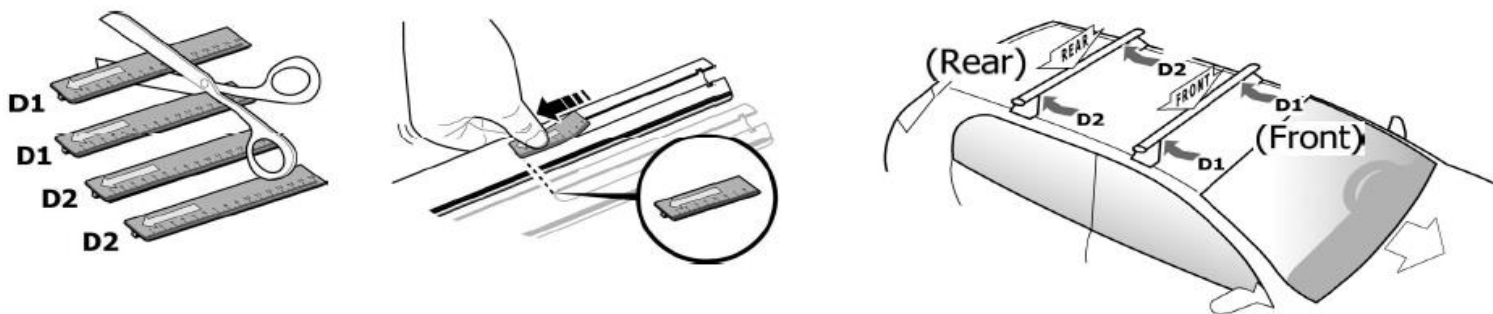

1

MANUFACTURER	MODEL CAR	DOORS	MODEL YEAR	D1	D2
PEUGEOT	406	4	95>05	10,5	8,8

2

3

MANUFACTURER	MODEL CAR	DOORS	MODEL YEAR	B1	B2
PEUGEOT	406	4	95>05	2	2

4

⊕ M6x18 include - included
 Kit ricambio - Replacement Kit
 700016700000