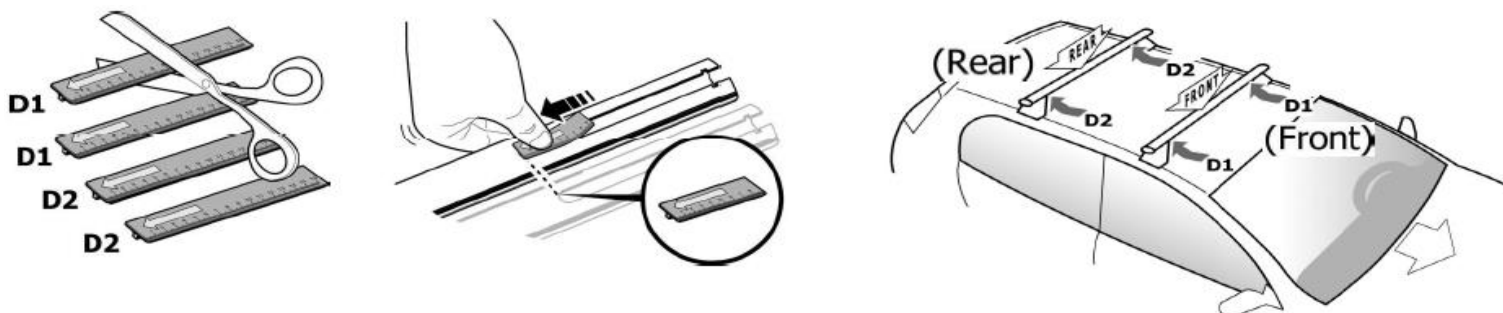

**1**

MANUFACTURER	MODEL CAR	DOORS	MODEL YEAR	D1	D2
LEXUS	IS (XE20)	4	05>13	3,8	4,5
VOLKSWAGEN	Golf V	3	03>08	6,2	3,2

**2**

**x4**

**3**

MANUFACTURER	MODEL CAR	DOORS	MODEL YEAR	B1	B2
LEXUS	IS (XE20)	4	05>13	1	2
VOLKSWAGEN	Golf V	3	03>08	1	2

4

5

6

MANUFACTURER	MODEL CAR	DOORS	MODEL YEAR	A1	A2	A1	A2
				cm	cm	in	in
LEXUS	IS (XE20)	4	05>13	X	30	X	11,8
VOLKSWAGEN	Golf V	3	03>08	44	X	17,3	X

X = predisposizione originale /original arrangement