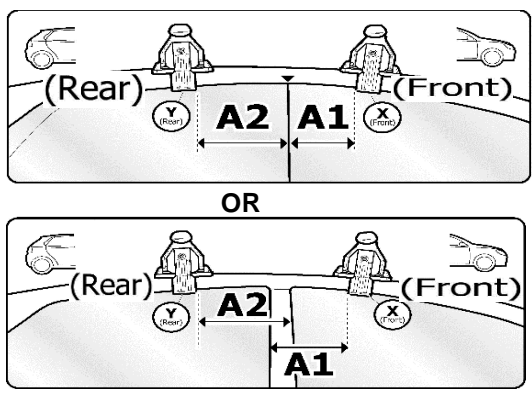

**1**

MANUFACTURER	MODEL CAR	DOORS	MODEL YEAR	D1	D2
LEXUS	IS (XE20)	4	05>13	3,8	4,5
VOLKSWAGEN	Golf V	3	03>08	6,2	3,2

**2**

**x4**

**3**

MANUFACTURER	MODEL CAR	DOORS	MODEL YEAR	B1	B2
LEXUS	IS (XE20)	4	05>13	1	2
VOLKSWAGEN	Golf V	3	03>08	1	2

4

5

6

MANUFACTURER	MODEL CAR	DOORS	MODEL YEAR	A1	A2	A1	A2
				cm	cm	in	in
LEXUS	IS (XE20)	4	05>13	X	30	X	11,8
VOLKSWAGEN	Golf V	3	03>08	44	X	17,3	X

X = predisposizione originale /original arrangement