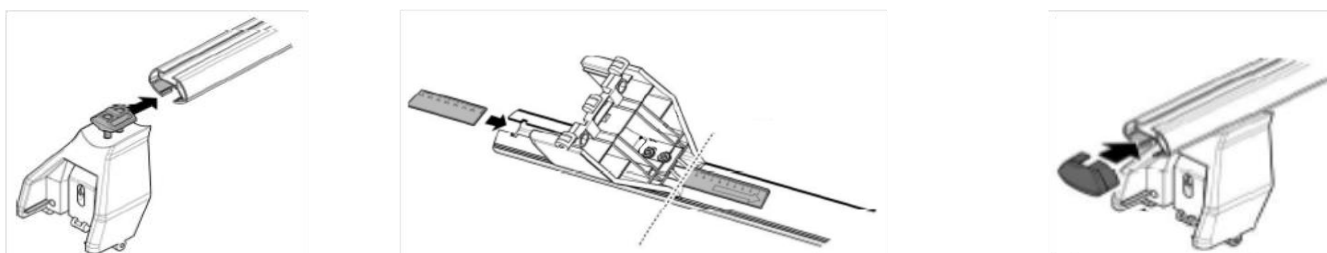

**1**

MANUFACTURER	MODEL CAR	DOORS	MODEL YEAR	D1	D2
LEXUS	IS (XE20)	4	05>13	3,8	4,5
VOLKSWAGEN	Golf V	3	03>08	6,2	3,2

**2**

**x4**

**3**

MANUFACTURER	MODEL CAR	DOORS	MODEL YEAR	B1	B2
LEXUS	IS (XE20)	4	05>13	1	2
VOLKSWAGEN	Golf V	3	03>08	1	2

4

5

6

MANUFACTURER	MODEL CAR	DOORS	MODEL YEAR	A1	A2	A1	A2
				cm	cm	in	in
LEXUS	IS (XE20)	4	05>13	X	30	X	11,8
VOLKSWAGEN	Golf V	3	03>08	44	X	17,3	X

X = predisposizione originale /original arrangement