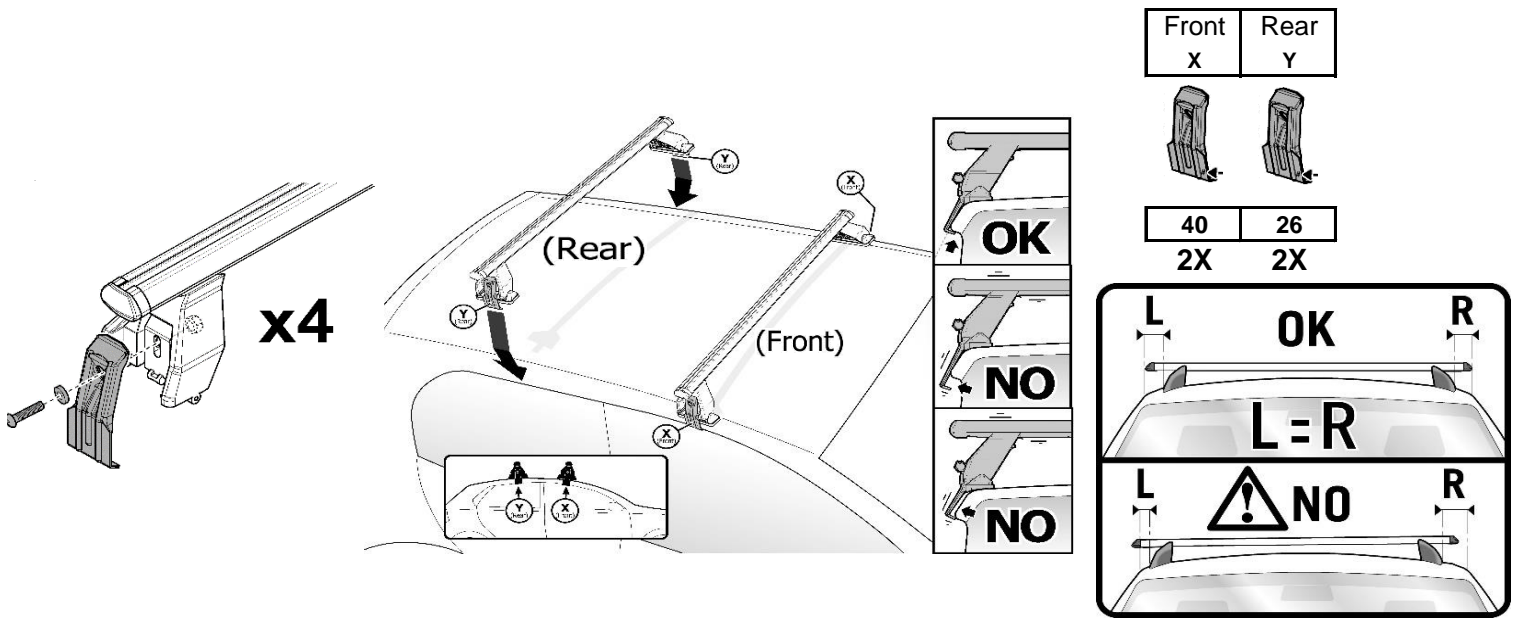

**1**

MANUFACTURER	MODEL CAR	DOORS	MODEL YEAR	D1	D2
LEXUS	IS (XE20)	4	05>13	3,8	4,5
VOLKSWAGEN	Golf V	3	03>08	6,2	3,2

**2**

**x4**

**3**

MANUFACTURER	MODEL CAR	DOORS	MODEL YEAR	B1	B2
LEXUS	IS (XE20)	4	05>13	1	2
VOLKSWAGEN	Golf V	3	03>08	1	2

4

5

6

MANUFACTURER	MODEL CAR	DOORS	MODEL YEAR	A1	A2	A1	A2
				cm	cm	in	in
LEXUS	IS (XE20)	4	05>13	X	30	X	11,8
VOLKSWAGEN	Golf V	3	03>08	44	X	17,3	X

X = predisposizione originale /original arrangement