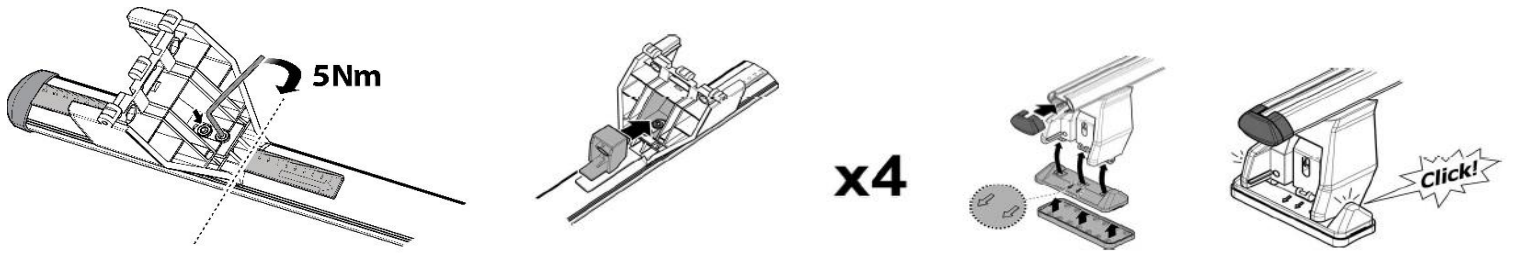

**1**

MANUFACTURER	MODEL CAR	DOORS	MODEL YEAR	D1	D2
LEXUS	IS (XE20)	4	05>13	3,8	4,5
VOLKSWAGEN	Golf V	3	03>08	6,2	3,2

**2**

**x4**

**3**

MANUFACTURER	MODEL CAR	DOORS	MODEL YEAR	B1	B2
LEXUS	IS (XE20)	4	05>13	1	2
VOLKSWAGEN	Golf V	3	03>08	1	2

4

5

6

MANUFACTURER	MODEL CAR	DOORS	MODEL YEAR	A1	A2	A1	A2
				cm	cm	in	in
LEXUS	IS (XE20)	4	05>13	X	30	X	11,8
VOLKSWAGEN	Golf V	3	03>08	44	X	17,3	X

X = predisposizione originale /original arrangement