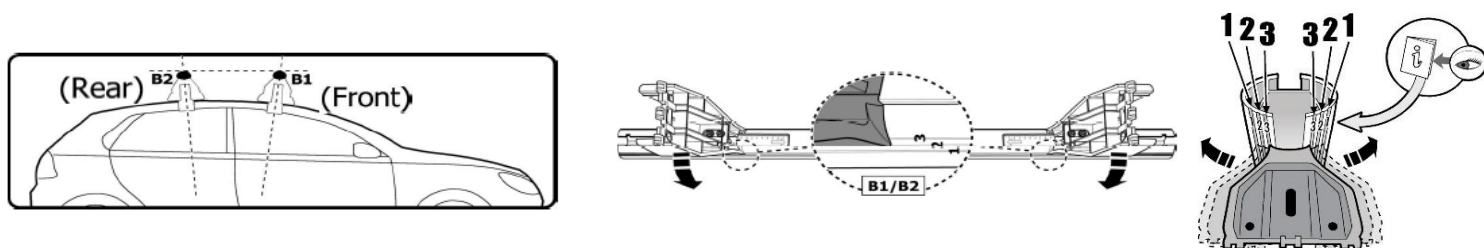

**1**

MANUFACTURER	MODEL CAR	DOORS	MODEL YEAR	D1	D2
LEXUS	IS (XE20)	4	05>13	3,8	4,5
VOLKSWAGEN	Golf V	3	03>08	6,2	3,2

**2**

**x4**

**3**

MANUFACTURER	MODEL CAR	DOORS	MODEL YEAR	B1	B2
LEXUS	IS (XE20)	4	05>13	1	2
VOLKSWAGEN	Golf V	3	03>08	1	2

4

5

6

MANUFACTURER	MODEL CAR	DOORS	MODEL YEAR	A1	A2	A1	A2
				cm	cm	in	in
LEXUS	IS (XE20)	4	05>13	X	30	X	11,8
VOLKSWAGEN	Golf V	3	03>08	44	X	17,3	X

X = predisposizione originale /original arrangement