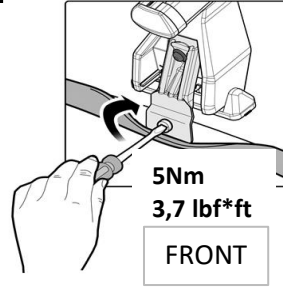

MANUFACTURER	MODEL CAR	DOORS	MODEL YEAR	A1	A2	A1	A2
				cm	cm	in	in
VOLKSWAGEN	Golf VII	5	12>19	X	34	X	13,4
VOLKSWAGEN	Golf VII (5G) GTI / GTD / GTE	5	12>19	X	34	X	13,4

5

6

MANUAL DELTA