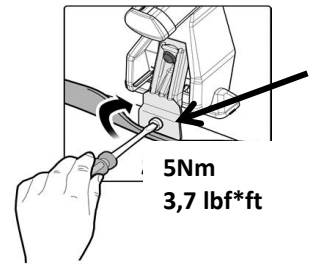

MANUFACTURER	MODEL CAR	DOORS	MODEL YEAR
AUDI	A8 (D5/4N)	4	17>
AUDI	A3 (8Y) Sportback	4	20>
CITROEN	C5 X (E43)	5	21>
NISSAN	Qashqai / Dualis (J11)	5	14>21
RENAULT	Megane III Sportour (notetto vetro / no glass sunroof)	5	09>16