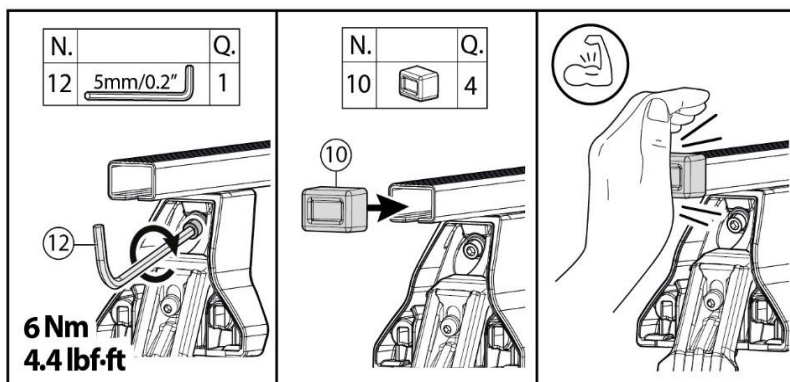

FIXING KIT OMEGA

2

MANUFACTURER	MODEL CAR	DOORS	MODEL YEAR	D1	D2
AUDI	A3 (8Y) Sportback	5	20>	5,6	2,9
AUDI	A8 (D5/4N)	4	17>	8,0	8,2
CITROEN	C4 (Mk3)	5	20>	3,5	2,4
CITROEN	C4X / e C4X (E43)	5	22>	2,6	2,2
CITROEN	C5 X (E43)	5	21>	4,5	3,1
DS	4 (Mk2)	5	21>	5,1	2,7
FORD	Focus IV	5	18>	7,7	7,7
NISSAN	Qashqai / Dualis (J11)	5	14>17	11,1	9,0
NISSAN	Qashqai / Dualis (J11)	5	17>21	11,1	9,0
OPEL / VAUXHALL	Astra (L) (no tetto vetro / no glass sunroof)	5	21>	4,6	3,2
PEUGEOT	308 (P5)/308 (MK3)	5	21>	4,6	3,7
PEUGEOT	308 Station Wagon (P52) / 308 Station Wagon (Mk3)	5	21>	4,2	3,5
PEUGEOT	408 / 408X (P54)	5	22>	4,1	4,1
RENAULT	Arkana	5	20>	7,3	5,6
RENAULT	Clio V	5	19>	13,2	13,2
RENAULT	Grand Scenic IV	5	17>	12,4	9,3
RENAULT	Megane III	5	08>16	13,2	13,7
RENAULT	Megane III Sportour (notetto vetro / no glass sunroof)	5	09>16	13,1	13,1
RENAULT	Megane IV Grand Coupé	4	17>	7,7	6,4
RENAULT	Scenic IV	5	17>	12,2	8,4
RENAULT	Scenic X Mod	5	09>13	9,8	8,9
SKODA	Enyaq Coupé	5	22>	11,0	10,5
SKODA	Scala	5	19>	5,2	4,3
VOLKSWAGEN	Golf VII	5	12>19	6,2	4,6
VOLKSWAGEN	Golf VII (5G) GTI / GTD / GTE	5	12>19	6,2	4,6
VOLKSWAGEN	Golf VIII	5	19>	5,1	2,8
VOLVO	C40 Recharge	5	22>	9,5	13,2
VOLVO	S60	4	18>	7,0	9,7
VOLVO	S90	4	16>	6,3	7,0

3