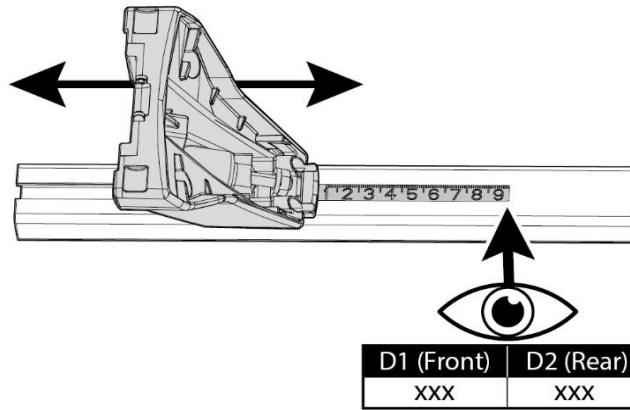

FIXING KIT OMEGA

2

MANUFACTURER	MODEL CAR	DOORS	MODEL YEAR	D1	D2
AUDI	A3 (8Y) Sportback	5	20>	5,6	2,9
AUDI	A8 (D5/4N)	4	17>	8,0	8,2
CITROEN	C4 (Mk3)	5	20>	3,5	2,4
CITROEN	C4X / e C4X (E43)	5	22>	2,6	2,2
CITROEN	C5 X (E43)	5	21>	4,5	3,1
DS	4 (Mk2)	5	21>	5,1	2,7
FORD	Focus IV	5	18>	7,7	7,7
NISSAN	Qashqai / Dualis (J11)	5	14>17	11,1	9,0
NISSAN	Qashqai / Dualis (J11)	5	17>21	11,1	9,0
OPEL / VAUXHALL	Astra (L) (no tetto vetro / no glass sunroof)	5	21>	4,6	3,2
PEUGEOT	308 (P5)/308 (MK3)	5	21>	4,6	3,7
PEUGEOT	308 Station Wagon (P52) / 308 Station Wagon (Mk3)	5	21>	4,2	3,5
PEUGEOT	408 / 408X (P54)	5	22>	4,1	4,1
RENAULT	Arkana	5	20>	7,3	5,6
RENAULT	Clio V	5	19>	13,2	13,2
RENAULT	Grand Scenic IV	5	17>	12,4	9,3
RENAULT	Megane III	5	08>16	13,2	13,7
RENAULT	Megane III Sportour (notetto vetro / no glass sunroof)	5	09>16	13,1	13,1
RENAULT	Megane IV Grand Coupé	4	17>	7,7	6,4
RENAULT	Scenic IV	5	17>	12,2	8,4
RENAULT	Scenic X Mod	5	09>13	9,8	8,9
SKODA	Enyaq Coupé	5	22>	11,0	10,5
SKODA	Scala	5	19>	5,2	4,3
VOLKSWAGEN	Golf VII	5	12>19	6,2	4,6
VOLKSWAGEN	Golf VII (5G) GTI / GTD / GTE	5	12>19	6,2	4,6
VOLKSWAGEN	Golf VIII	5	19>	5,1	2,8
VOLVO	C40 Recharge	5	22>	9,5	13,2
VOLVO	S60	4	18>	7,0	9,7
VOLVO	S90	4	16>	6,3	7,0

3