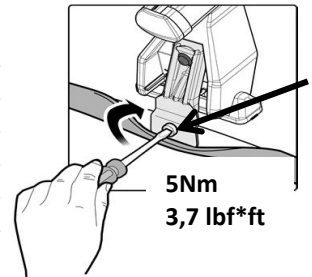

MANUFACTURER	MODEL CAR	DOORS	MODEL YEAR
AUDI	A8 (D5/4N)	4	17>
AUDI	A3 (8Y) Sportback	4	20>
CITROEN	C5 X (E43)	5	21>
NISSAN	Qashqai / Dualis (J11)	5	14>21
RENAULT	Megane III Sportour (notetto vetro / no glass sunroof)	5	09>16