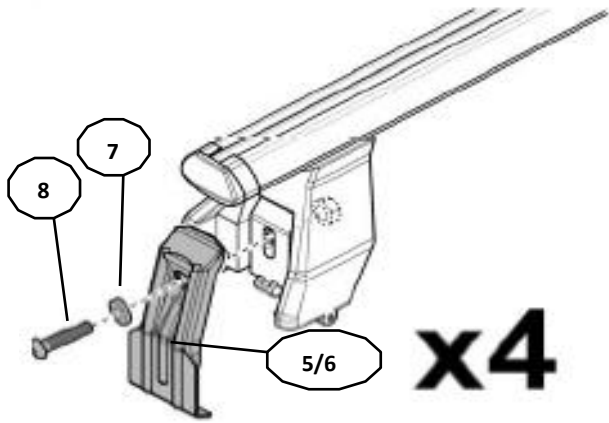

Front	Rear
5	6
37	37
2X	2X

MANUFACTURER	MODEL CAR	DOORS	MODEL YEAR
AUDI	A8 (D5/4N)	4	17>
AUDI	A3 (8Y) Sportback	4	20>
CITROEN	C5 X (E43)	5	21>
NISSAN	Qashqai / Dualis (J11)	5	14>21
RENAULT	Megane III Sportour (notetto vetro / no glass sunroof)	5	09>16

MANUFACTURER	MODEL CAR	DOORS	MODEL YEAR
FORD	Focus IV	5	18>
RENAULT	Arkana	5	20>

MANUFACTURER	MODEL CAR	DOORS	MODEL YEAR
VOLVO	C40 Recharge	5	22>

MANUFACTURER	MODEL CAR	DOORS	MODEL YEAR	A1	A2	A1	A2
				cm	cm	in	in
VOLKSWAGEN	Golf VIII	5	19>	X	35	X	13,8