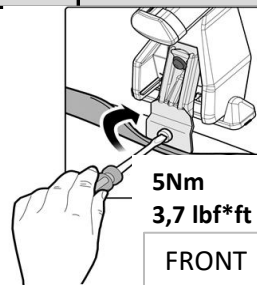

MANUFACTURER	MODEL CAR	DOORS	MODEL YEAR	A1	A2	A1	A2
				cm	cm	in	in
VOLKSWAGEN	Golf VII	5	12>19	X	34	X	13,4
VOLKSWAGEN	Golf VII (5G) GTI / GTD / GTE	5	12>19	X	34	X	13,4

**MANUAL OMEGA**

NOTE:

.....

.....

.....