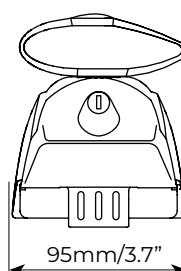

High quality aluminium roof bars with wing-profile, for improved aerodynamics and reduced wind noise. Provided with groove for quick mounting of accessories by means of "T" screws. Equipped with anti-theft lock. Available in 2 lengths.

Sonic black : 1200mm / 47.2"
 Sonic XL black : 1300mm / 51.2"

Sonic black	Art.000146800000	
Sonic XL Black	Art.000146900000	
 Peso prodotto Product weight	Sonic black	3,8kg / 8.4lb
	Sonic XL Black	4kg / 8.8lb
Materiale Material	Alluminio Aluminium	
 Portata massima Max load	Max. 75Kg / 165lb	
 Serratura antifurto Anti-theft lock	✓	
 Tetti auto compatibili Compatible vehicle roof types	Raised rails	✓
	Flush rails	✓
	Smooth roof	x
	Fixed points	x