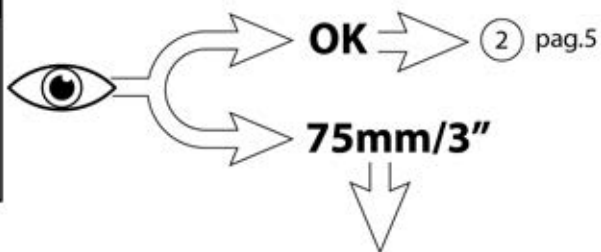

APPLICATION LIST

Tiger
Leopard

Tiger XL
Leopard L